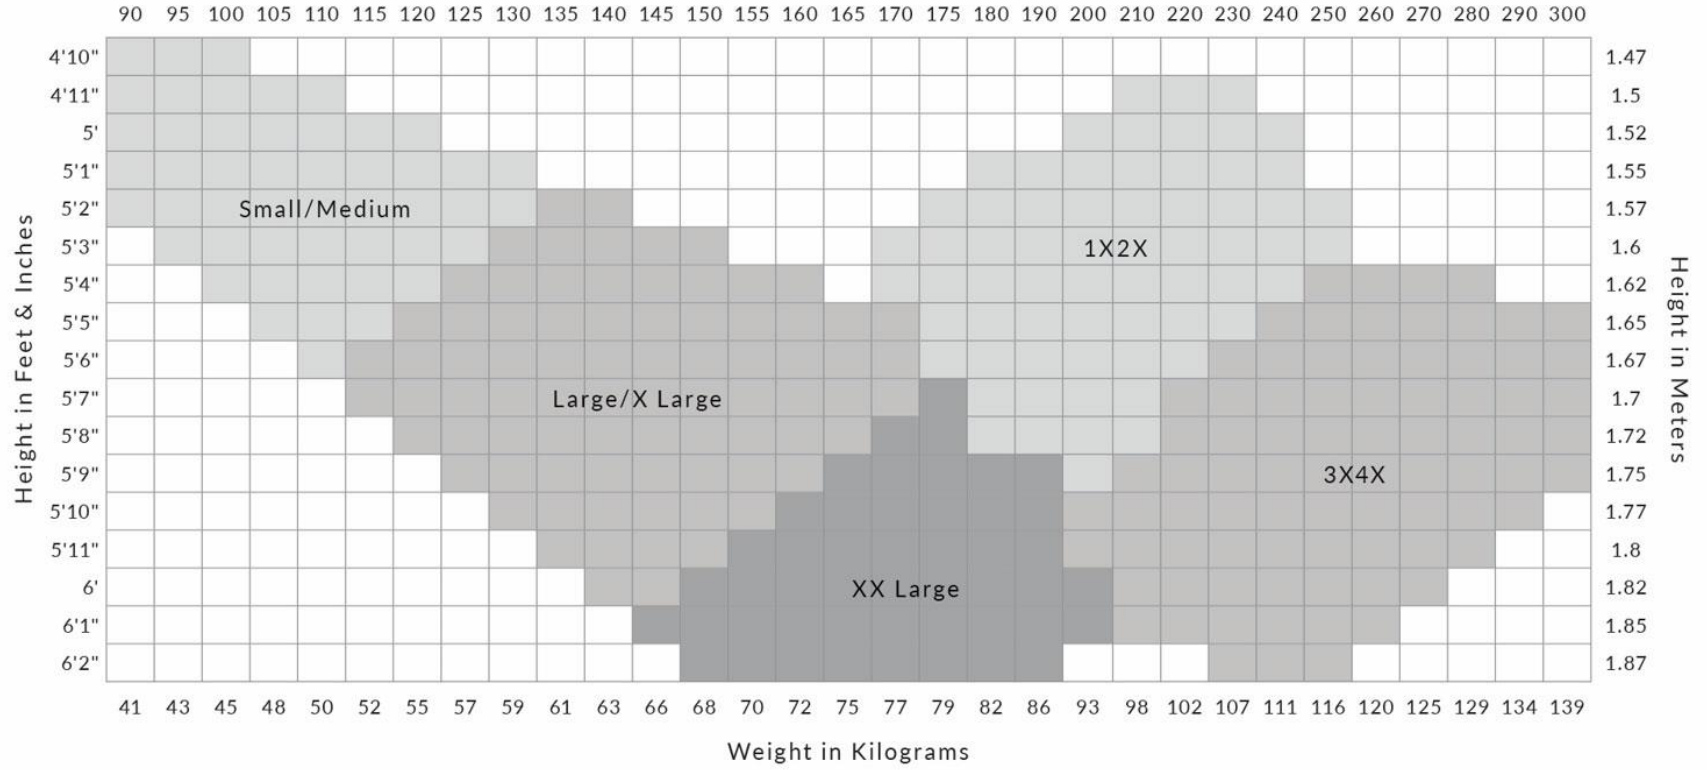

ADULTS'
Ultra Soft™

Weight in Pounds