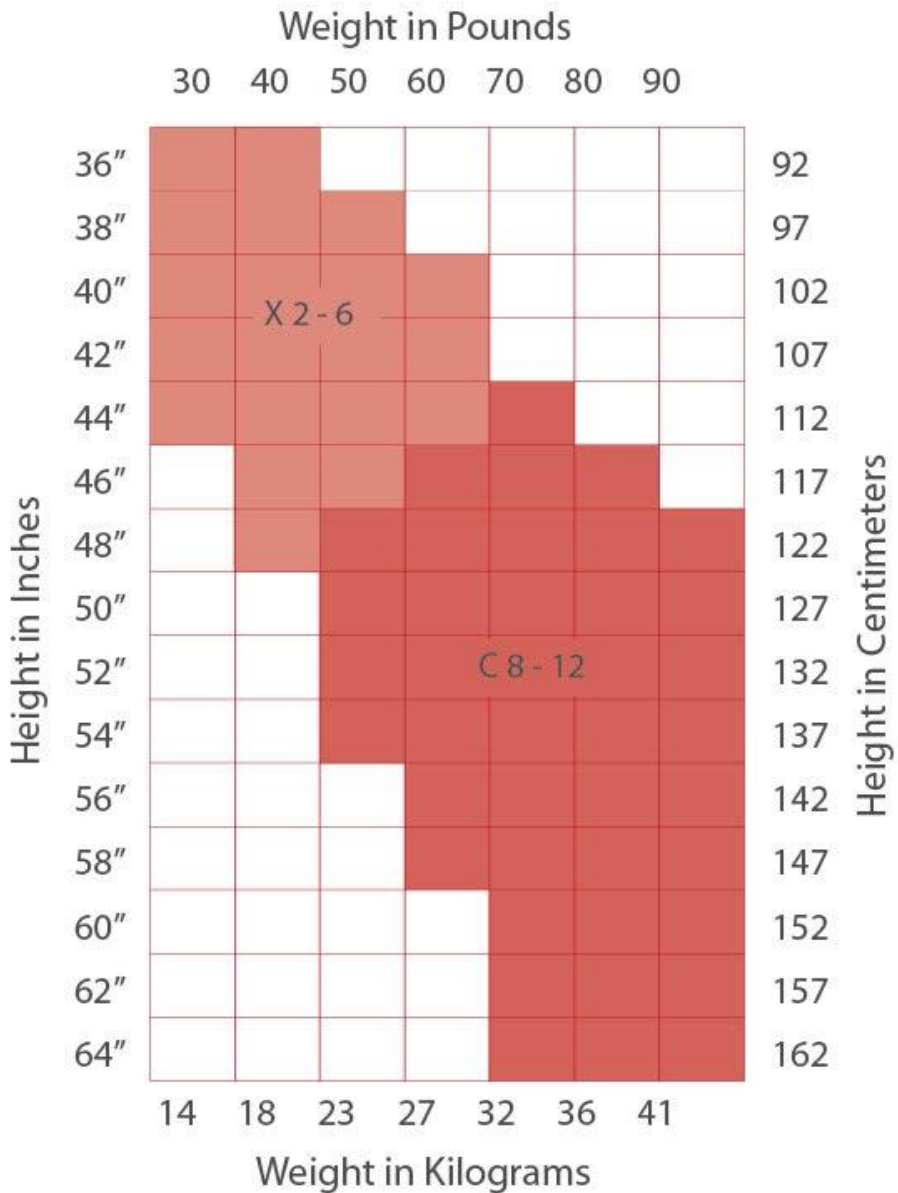

LEOTARDS

GIRLS SIZE CHART										
Size		Toddler T (2T)	XX-Small XXSC (3T)	X-Small XSC (4/5)	Small SC (6/6X)	Intermediate IC (7/8)	Medium MC (10/12)	Large LC (14)	X-Large XLC (16/18)	XX-Large XXLC (20)
Girth	in	33 - 35	35 - 37	37 - 41	41 - 44	44 - 47	47 - 52	52 - 54.5	54.5 - 57	57 - 58.5
Bust	in	20 - 21	21 - 22	22 - 24	24 - 26	26 - 28	28 - 31	31 - 33	33 - 37	37 - 39
Waist	in	20 - 21	21 - 22	22 - 23	23 - 24	24 - 25	25 - 27.5	27.5 - 29.5	29.5 - 33	33 - 35
Hips	in	20.5 - 21.5	21.5 - 22.5	22.5 - 25	25 - 27	27 - 30	30 - 33.5	33.5 - 35.5	35.5 - 39	39 - 41
Inseam	in	13 - 14.5	14.5 - 16	16 - 19.5	19.5 - 22.5	22.5 - 25	25 - 28	28 - 29.5	29.5 - 30.5	29.5 - 30.5
CHILD UNISEX SIZE CHART										
Size		Toddler T	XX-Small XXSC	X-Small XSC	Small SC	Intermediate IC	Medium MC	Large LC	X-Large XLC	XX-Large XXLC
Girth	in	33 - 35	35 - 37	37 - 41	41 - 44	44 - 47	47 - 52	52 - 54.5	54.5 - 57	57 - 58.5

CONVERTIBLE TIGHT COLORS

Suntan

Hazelnut

STIRRUP TIGHTS

ADULTS'
Ultra Soft™

Weight in Pounds

STIRRUP TIGHT COLORS

PORCELAIN